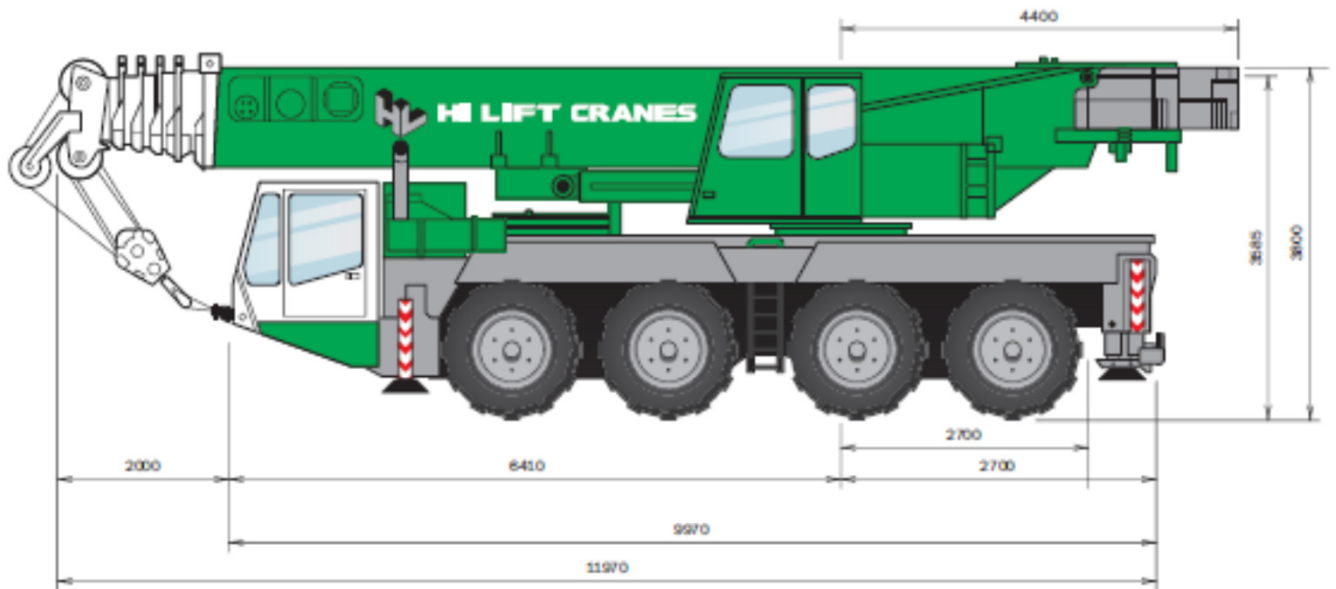

DEMAG AC205 80-TONNE

DEMAG AC205 80-TONNE

10.9m - 50.0m

9.2m/17.6m

4.5/7.0m

360°

6.3 - 18.0t

DEMAG AC205 80-TONNE