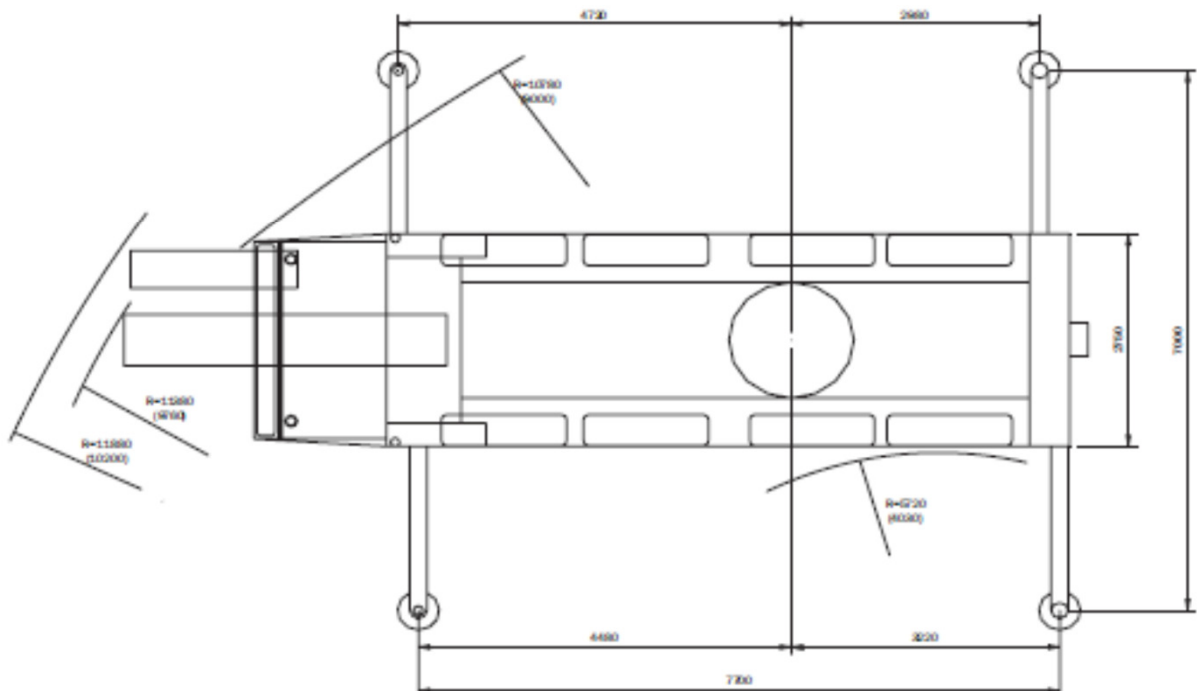

DEMAG AC205 80-TONNE

DEMAG AC205 80-TONNE

10.9m - 50.0m

9.2m/17.6m

4.5/7.0m

360°

6.3 - 18.0t

DEMAG AC205 80-TONNE