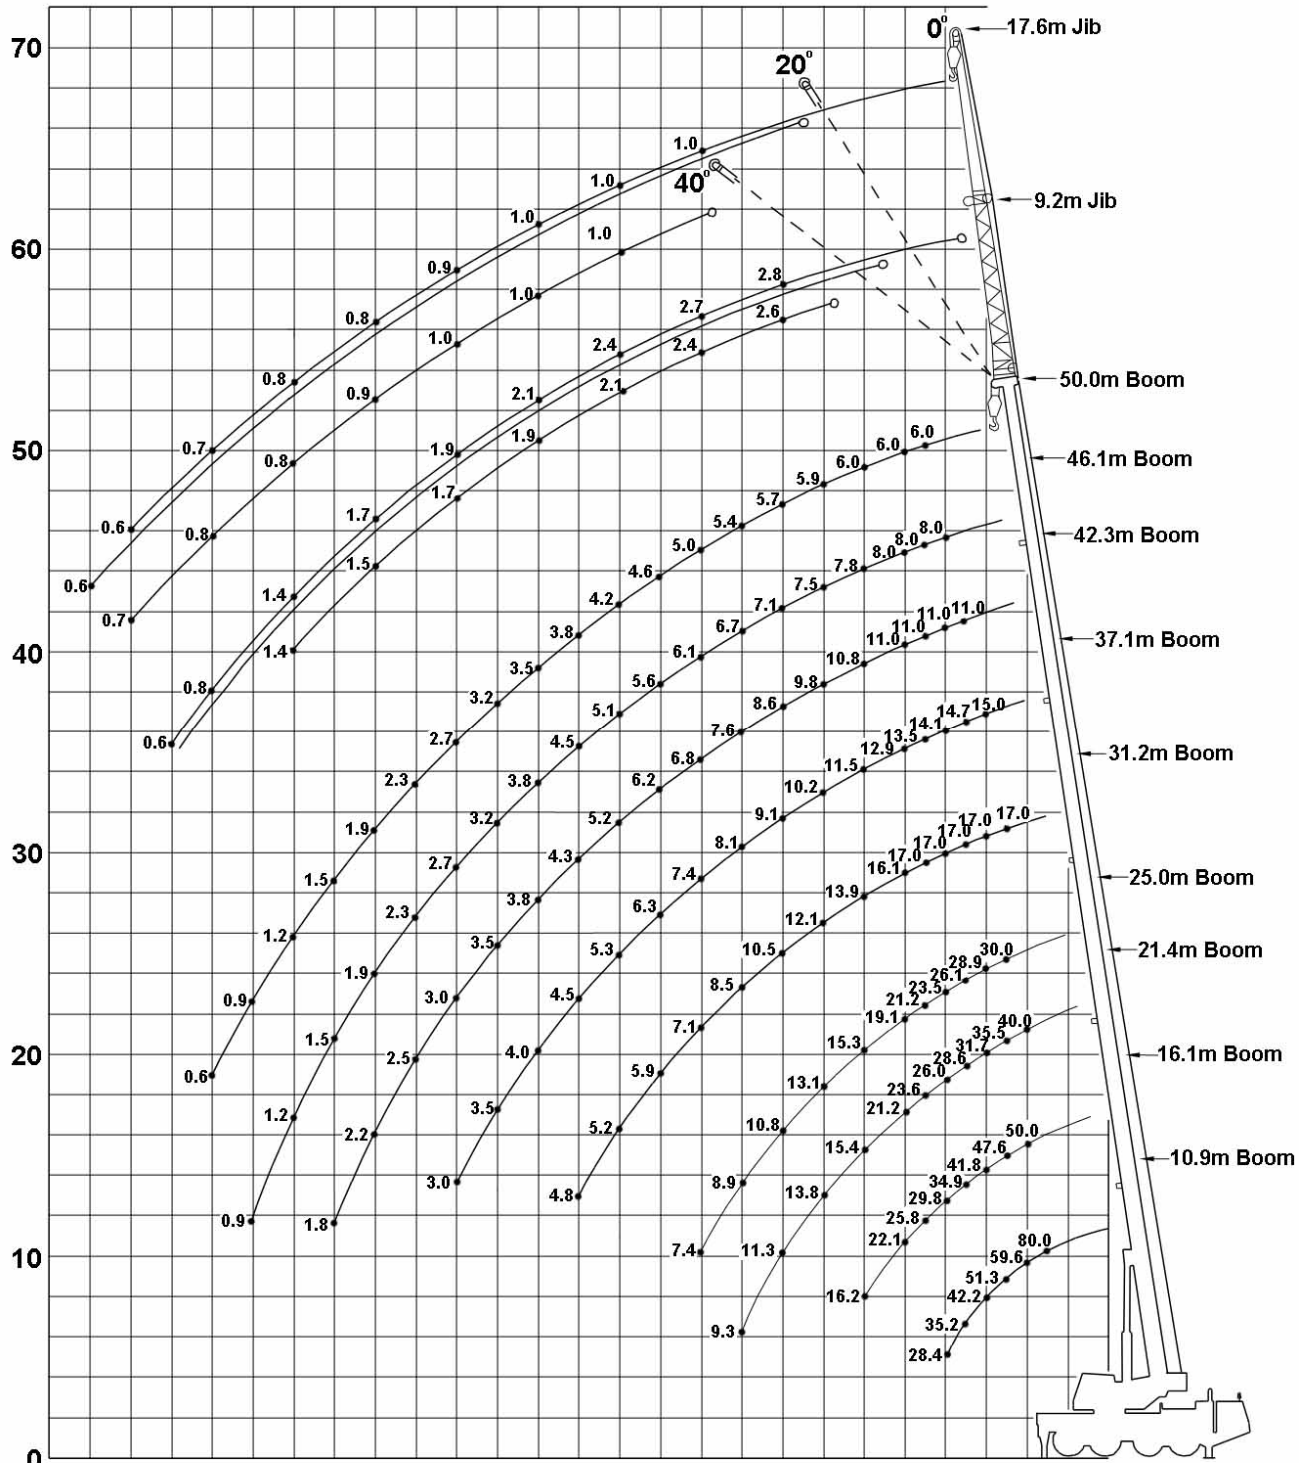

DEMAG AC205 80-TONNE

DEMAG AC205 80-TONNE

10.9m - 50.0m

9.2m/17.6m

4.5/7.0m

360°

6.3 - 18.0t

DEMAG AC205 80-TONNE